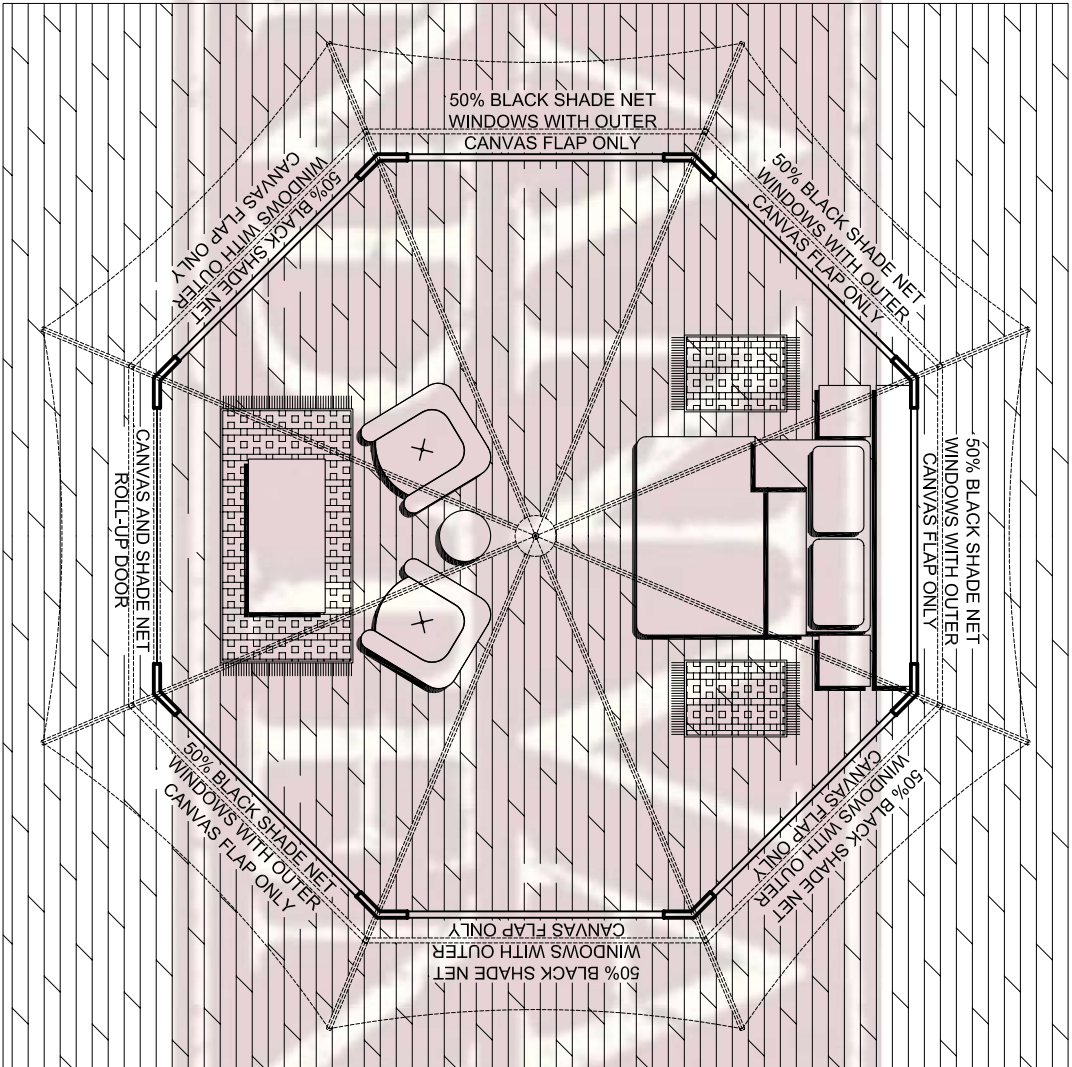

6318

6318

6318

6318

Tel: 036 634 1902 Fax: 036 634 1573
PO Box 556
Ladysmith
3370

Email: info@canvasandtent.net
Website: www.canvasandtent.co.za

copyright reserved:

the operation 5(3) of copyright act 1965 is hereby expressly excluded and copyright in the artistic work, as defined in the said act, executed by artists pursuant to the contract, which without limiting or derogating from the meaning thereof shall, for the purpose of the contract, include the design in the artistic work, and shall be vested in the art.

NOTE:
ALL MEASUREMENTS ARE NOMINAL

Product:
BATELEUR
FULL STEEL
FRAME

Drawing:
FLOOR PLAN

Drawing Nr:
C&T-ST-BT-5-1

Scale:
SCALE TO FIT PAGE

Date:
30-10-2009

Designer: ZELDA WIJR